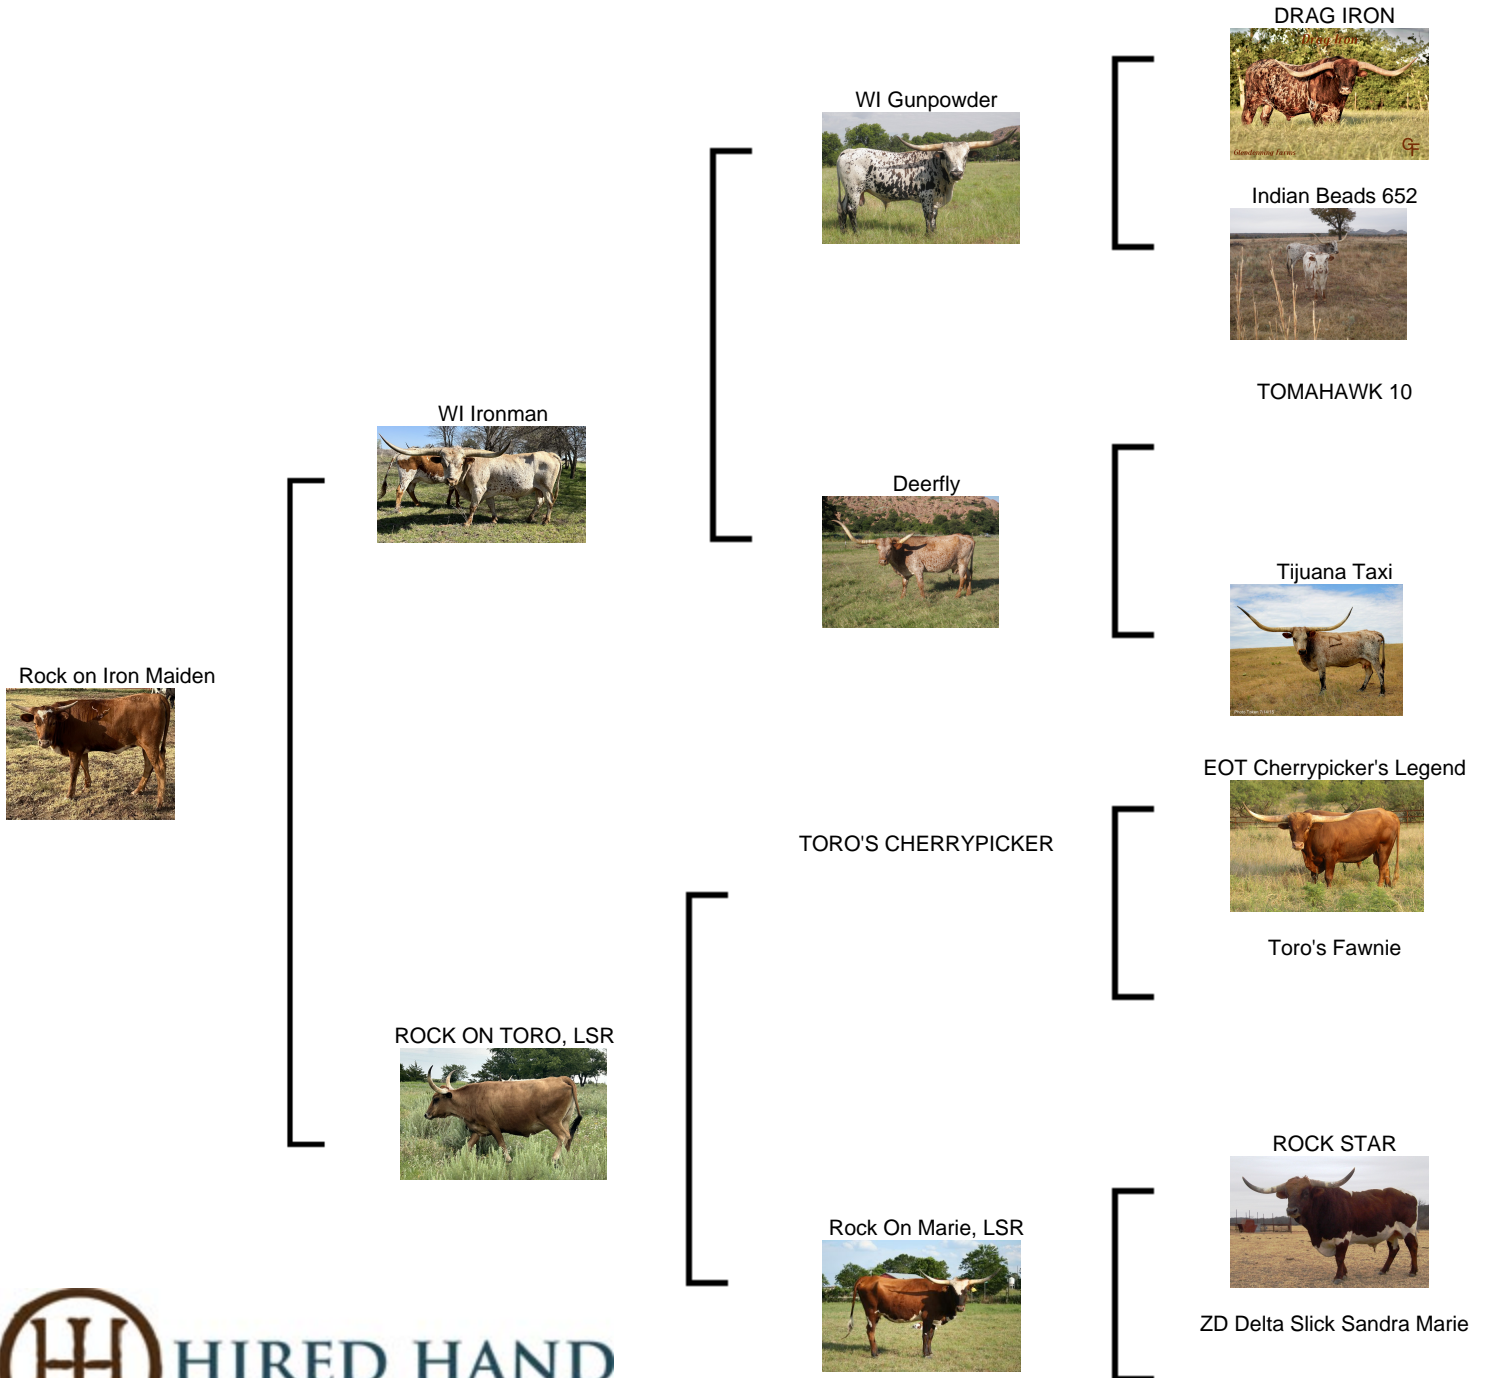

Rock on Iron Maiden

Date of Birth: 11/04/2023
Registration 1: CI350113
Breeder: Lady Lillian's Longhorn Ranch
Owner: Lady Lillian's Longhorn Ranch

Courtesy of Lady Lillian's Longhorn Ranch

Red with white on forehead, neck and belly